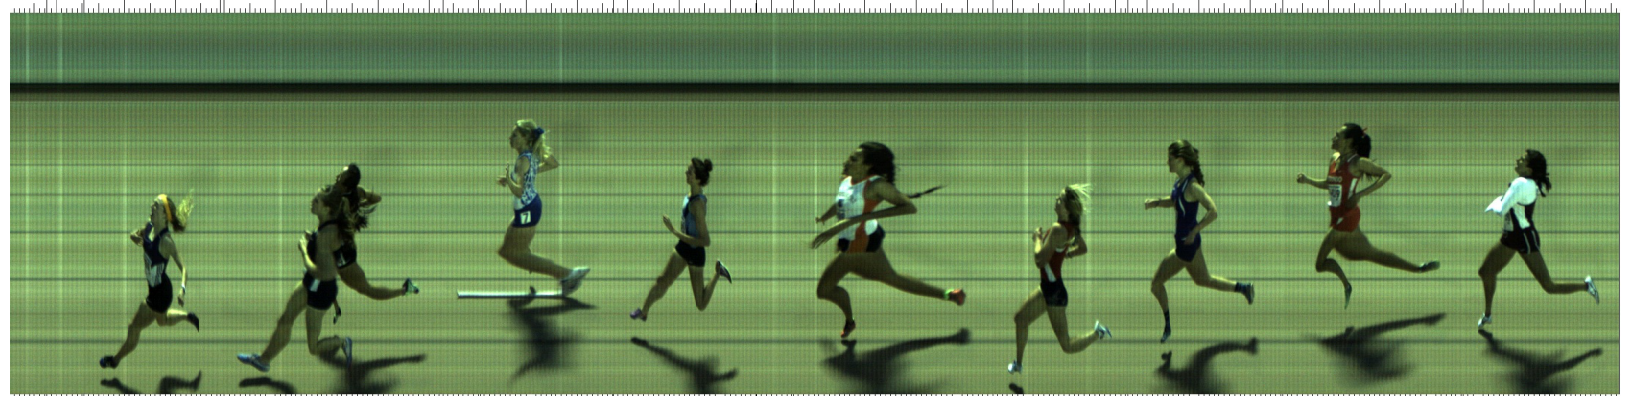

Meet of Champions - Girls Varsity 800m- Invitational (3-1-1)

Finish - Camera 1

Start: 3/25/2017 19:12:05.82

2:08.38 2:11.20 2:11.39 2:12.60 2:12.80 2:14.10 2:14.28 2:14.90 2:15.06 2:16.60 2:16.80 2:17.20 2:17.90 2:18.10 2:21.40 2:21.60 2:22.00
 2:09.10 2:11.30 2:12.50 2:12.70 2:12.83 2:14.20 2:15.00 2:16.50 2:16.70 2:16.85 2:17.30 2:18.00 2:18.17 2:21.50 2:21.67 2:22.1
 2:09.16 2:12.40 2:14.00 2:14.80 2:15.20 2:17.10 2:17.33 2:21.90

Place	Id	Lane	First Name	Last Name	Affiliation	License	Time	Delta Time
1	00469		Kiley	McCarthy	Carlsbad		2:11.24	2:11.24
2	02635		Bailey	Pate	West Ranch		2:12.56	1.32
3	00465		Alyssa	Bautista	Capistrano Valley		2:12.63	0.07
4	00644		Jennifer	Daly	Dana Hills		2:14.08	1.45
5	02588		Emma	Arriaga	Walnut		2:14.91	0.83
6	01888		Kalea	Ibarra	Riverside Poly		2:16.55	1.64
7	02175		Marley	Jacobs	Tesoro		2:17.17	0.62
8	01593		Kelly	Bishop	Monta Vista		2:17.96	0.79
9	01819		TRINITY	LEONARD	Redondo		2:21.42	3.46
10	01659		Alexandra	Lomeli	Notre Dame Acad		2:21.97	0.55