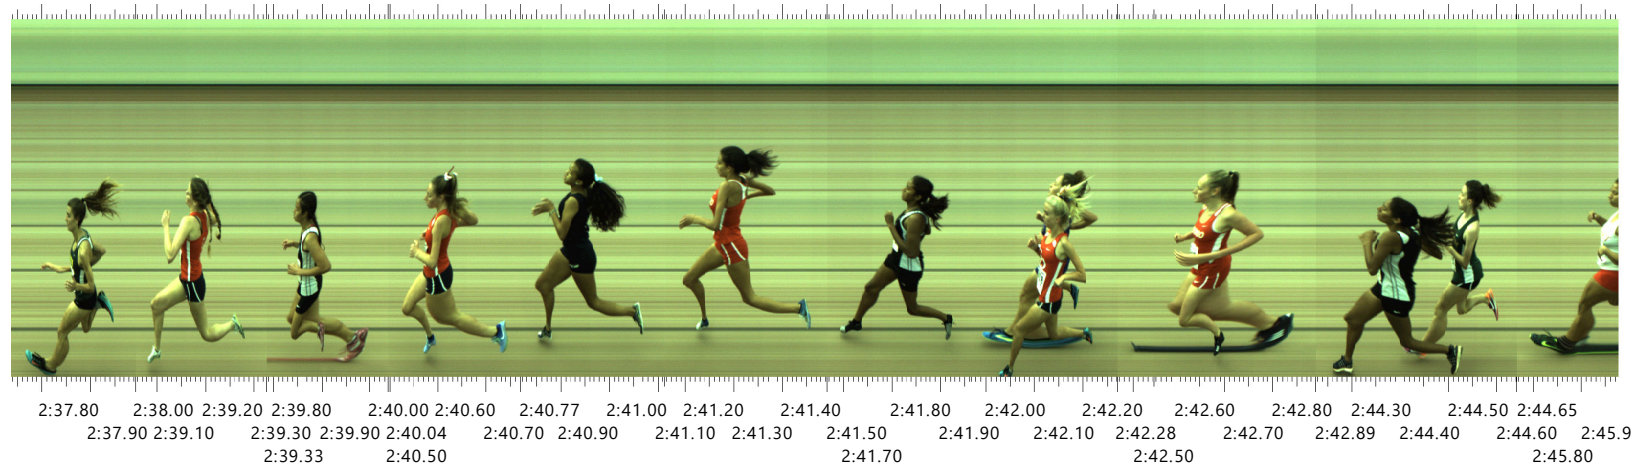

Finish - Camera 1

Start: 3/25/2017 8:47:04.62

Place	Id	Lane	First Name	Last Name	Affiliation	License	Time	Delta Time
1	01551		Evaleise	Hall	Mira Costa		2:37.87	2:37.87
2	01067		Kaitlin	Greenaway	Great Oak		2:39.15	1.28
3	00189		Nicole	Shintaku	Arroyo		2:39.86	0.71
4	01062		Tatum	Fiacco	Great Oak		2:40.58	0.72
5	02843		Jackie	Walker	Yucaipa		2:40.90	0.32
6	01841		BRANDI	PERREN	Redondo		2:41.26	0.36
7	00115		Mariel	Cruz	Arroyo		2:41.81	0.55
8	01018		Mackenzie	Bishop	Great Oak		2:42.12	0.31
9	00517		Amber	Hodges	Clovis		2:42.14	0.02
10	01746		THERESE	BACH	Redondo		2:42.64	0.50
11	00164		Arine	Mendez	Arroyo		2:44.35	1.71
12	01367		Malia	Michelsen	L.B. Poly		2:44.52	0.17
13	01728		Sarah	Yamada	Palos Verdes		2:45.95	1.43
14	01193		Johnae	Harris	Hemet		2:46.71	0.76
15	00457		Kaylee	Rojas	Canyon (CC)		2:47.73	1.02
16	01344		Natalie	Huerta	L.B. Poly		2:50.39	2.66
17	01275		Sydney	Grossi	King		2:51.14	0.75