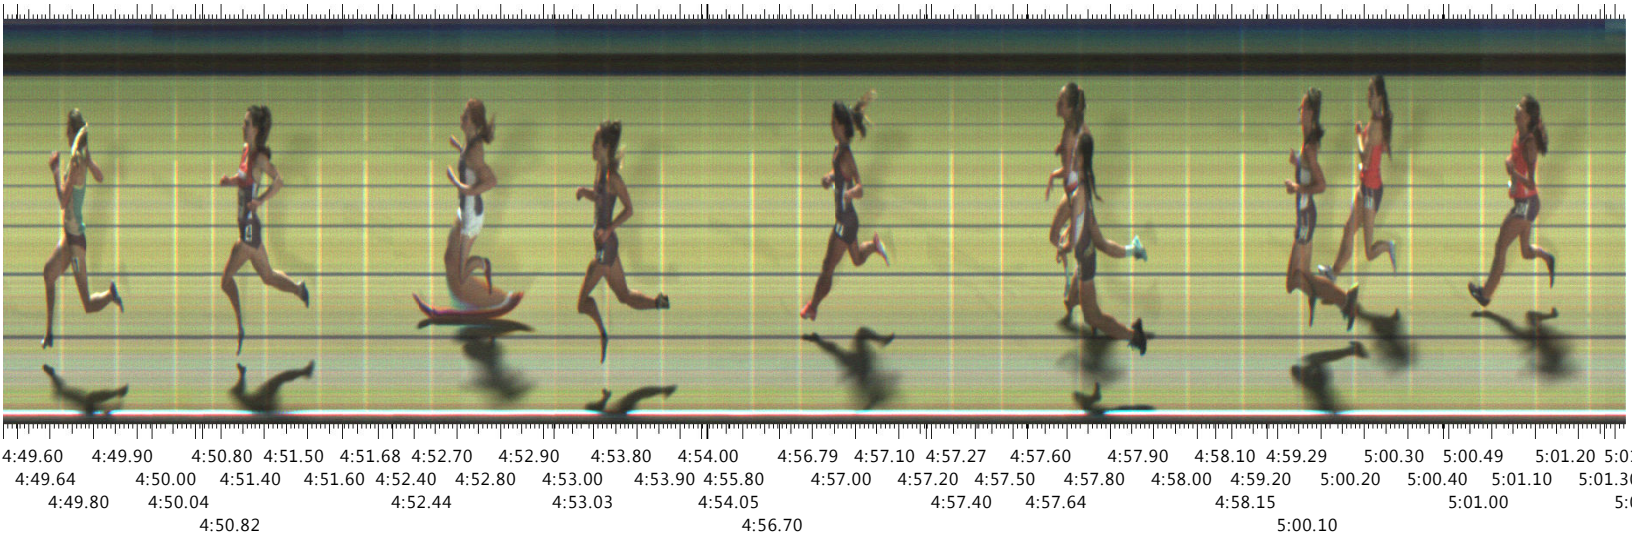

Meet of Champions - Girls Varsity Mile - Invitational (8-1-1)

Finish - Camera 1

Start: 3/26/2016 20:02:59.33

Place	Id	Lane	First Name	Last Name	Affiliation	License	Time	Delta Time
1	02235		Rylee	Bowen	Sonoma Academ		4:49.83	4:49.83
2	02310		Amanda	Gehrich	Tesoro		4:51.44	1.61
3	00571		Gabby	Satterlee	Central Valley Chr		4:52.81	1.37
4	01927		Jacquelyn	Smith	Palos Verdes		4:53.80	0.99
5	01074		Bianca	Tinoco	Golden Valley		4:57.05	3.25
6	00565		Kelly	Bernd	Canyon Crest Aca		4:57.79	0.74
7	00857		Hannah	Tobin	El Toro		4:57.81	0.02
8	00567		Haley	Herberg	Capistrano Valley		5:00.15	2.34
9	01247		Desiree	Stinger	Great Oak		5:00.30	0.15
10	01228		Nicole	Rice	Great Oak		5:01.15	0.85
11	01332		Elena	Kamas	Homestead		5:03.48	2.33
12	02084		Katie	Camarena	San Juan Hills		5:05.24	1.76
13	01260		Alyssa	Ungrady	Great Oak		5:10.93	5.69