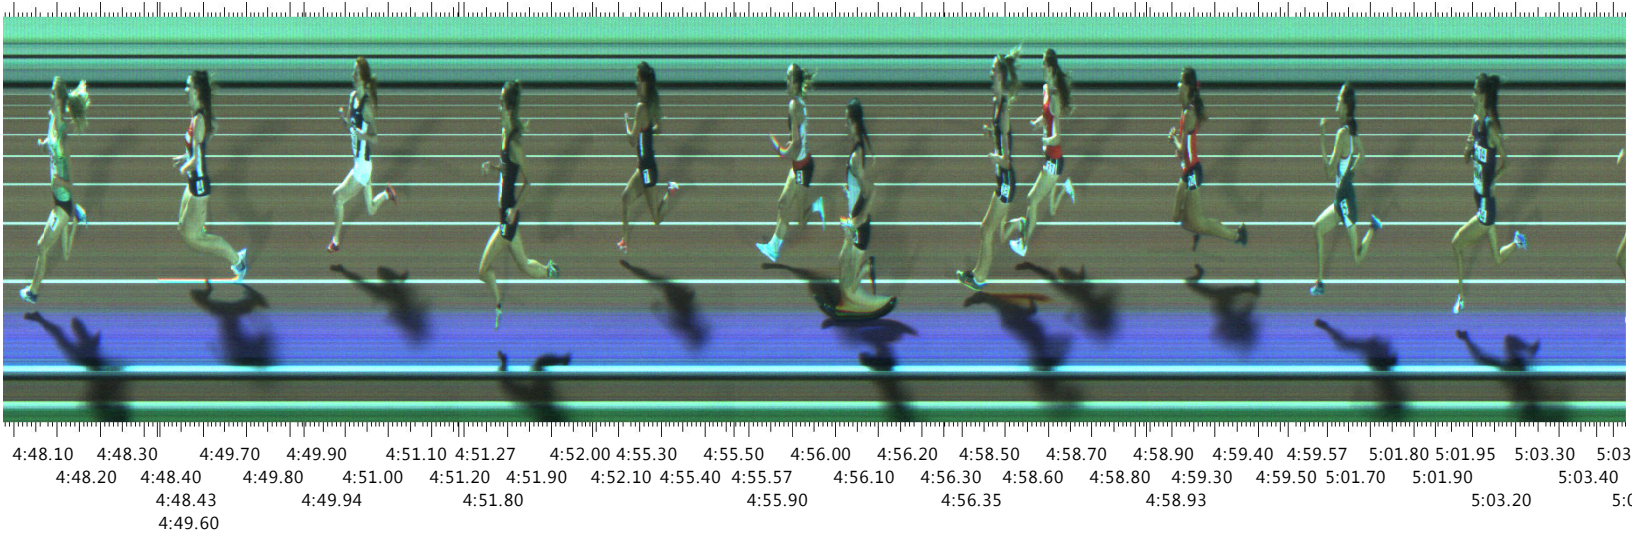

## Meet of Champions - Girls Varsity Mile - Invitational - Mile Split (8-1-1)

Finish - Camera 1

Start: 3/26/2016 20:02:28.20

Place	Id	Lane	First Name	Last Name	Affiliation	License	Time	Delta Time
1	02235		Rylee	Bowen	Sonoma Academ		4:48.18	4:48.18
2	02310		Amanda	Gehrich	Tesoro		4:49.66	1.48
3	00571		Gabby	Satterlee	Central Valley Chr		4:51.01	1.35
4	01927		Jacquelyn	Smith	Palos Verdes		4:51.89	0.88
5	01074		Bianca	Tinoco	Golden Valley		4:55.34	3.45
6	00565		Kelly	Bernd	Canyon Crest Aca		4:55.99	0.65
7	00857		Hannah	Tobin	El Toro		4:56.13	0.14
8	00567		Haley	Herberg	Capistrano Valley		4:58.57	2.44
9	01247		Desiree	Stinger	Great Oak		4:58.69	0.12
10	01228		Nicole	Rice	Great Oak		4:59.32	0.63
11	01332		Elena	Kamas	Homestead		5:01.72	2.40
12	02084		Katie	Camarena	San Juan Hills		5:03.21	1.49
13	01260		Alyssa	Ungrady	Great Oak		5:08.46	5.25