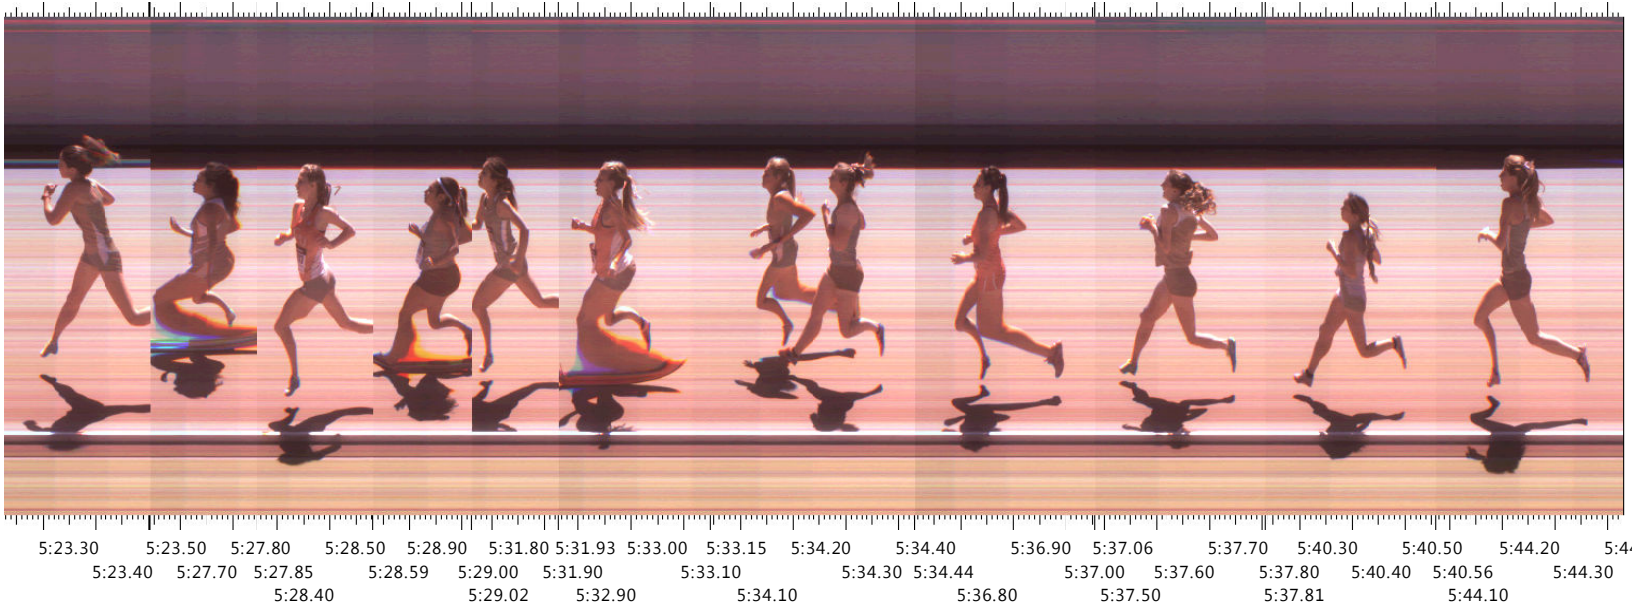

## Finish - Common

Start: 3/28/2015 13:08:57.23

Place	Id	First Name	Last Name	Affiliation	Time	Delta Time
1	02202	Olivia	Gleason	Long Beach Poly	5:23.37	5:23.37
2	01379	Sami	Lopez	Canyon (CC)	5:27.73	4.36
3	01977	Hannah	Lyon	Great Oak	5:28.44	0.71
4	03169	Valerie	Ramirez	Vista Murrieta	5:28.93	0.49
5	02288	Pamela	Tran	Long Beach Poly	5:31.80	2.87
6	01947	Kama	Groh	Great Oak	5:32.93	1.13
7	02190	Juliane	Douds	Long Beach Poly	5:34.16	1.23
8	03124	Cassie	Boyd	Vista Murrieta	5:34.28	0.12
9	02313	Valerie	Mejia	Los Altos	5:36.83	2.55
10	01340	Noelle	Stewart	Brea Olinda	5:37.61	0.78
11	03232	Carol	Wong	Walnut	5:40.38	2.77
12	02738	Savannah	Sehenuk	Saugus	5:44.20	3.82