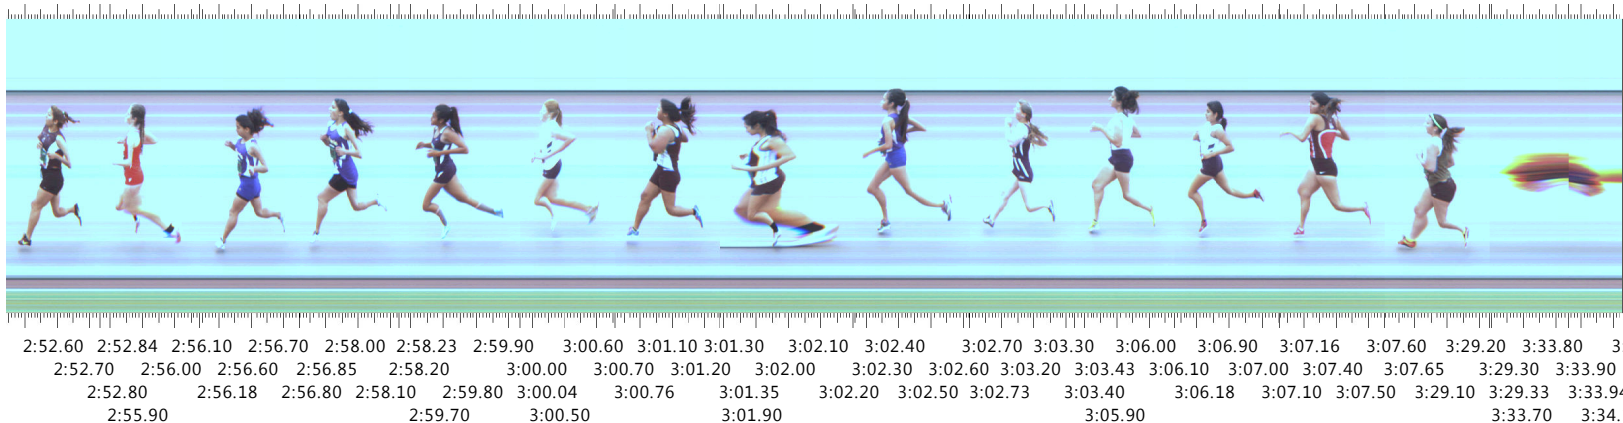

Finish - Common

Start: 3/22/2014 8:51:52.41

2:52.60	2:52.84	2:56.10	2:56.70	2:58.00	2:58.23	2:59.90	3:00.60	3:01.10	3:01.30	3:02.10	3:02.40	3:02.70	3:03.30	3:06.00	3:06.90	3:07.16	3:07.60	3:29.20	3:33.80	3:34.10
2:52.70	2:56.00	2:56.60	2:56.85	2:58.20		3:00.00	3:00.70	3:01.20	3:02.00	3:02.30	3:02.60	3:03.20	3:03.43	3:06.10	3:07.00	3:07.40	3:07.65	3:29.30	3:33.90	
2:52.80	2:56.18	2:56.80	2:58.10	2:59.80	3:00.04	3:00.76	3:01.35	3:02.20	3:02.50	3:02.73	3:03.40	3:06.18	3:07.10	3:07.50	3:29.10	3:29.33	3:33.94			
2:55.90				2:59.70		3:00.50		3:01.90				3:05.90						3:33.70	3:34.10	

Place	Id	First Name	Last Name	Affiliation	Time	Delta Time
1	03462	Maria	Peregrina	Villa Park	2:52.65	2:52.65
2	02676	Jillian	Anderson	Redondo Union	2:55.95	3.30
3	03224	MARIA	MACIAS	Valencia	2:56.66	0.71
4	03162	CYNTHIA	ACOSTA	Valencia	2:58.01	1.35
5	03567	Sophia	Thao	Vista Murrieta	2:59.77	1.76
6	02572	Courtney	Cunningham	Newport Harbor	3:00.53	0.76
7	01139	Emily	Truong	Arroyo	3:01.14	0.61
8	01135	Julie	Trinh	Arroyo	3:01.98	0.84
9	03237	HANNA	NGUYEN	Valencia	3:02.45	0.47
10	03514	Emily	Fratzke	Vista Murrieta	3:03.24	0.79
11	02578	Katie	Kumar	Newport Harbor	3:05.98	2.74
12	02582	Erika	Madrigal	Newport Harbor	3:06.91	0.93
13	01191	Erica	Flores	Ayala	3:07.41	0.50
14	01364	Kristen	Topete	Brea Olinda	3:29.14	21.73