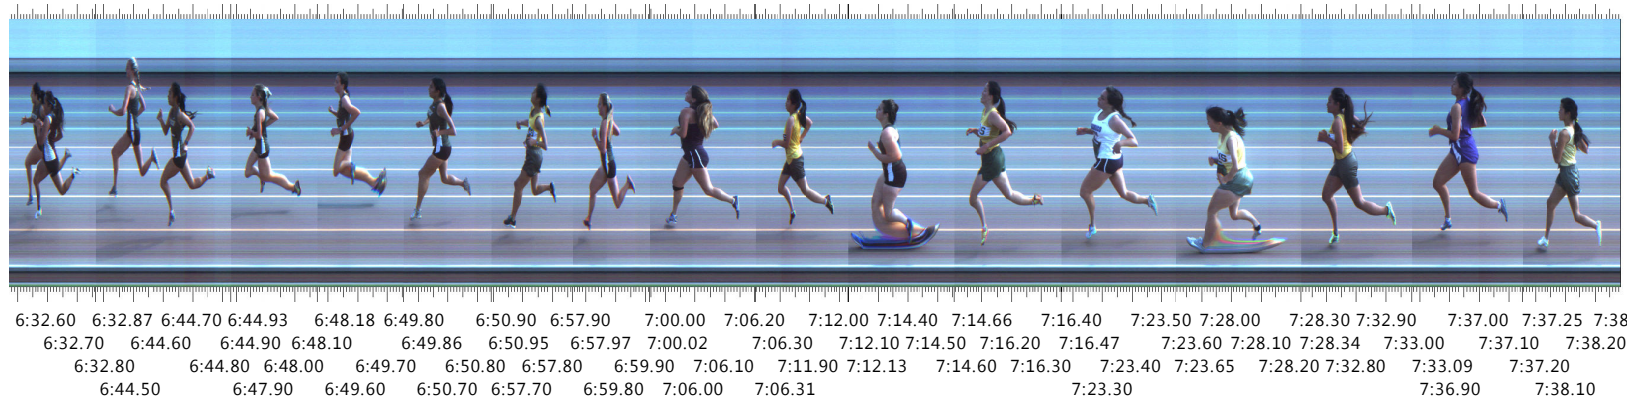

Finish - Common

Start: 3/22/2014 16:21:52.06

Place	Id	First Name	Last Name	Affiliation	Time	Delta Time
1	02344	Anais	Lopez	Long Beach Poly	6:32.65	6:32.65
2	01103	Mary	Palacios	Arroyo	6:32.69	0.04
3	02284	Carley	Blayney	Long Beach Poly	6:44.58	11.89
4	02397	Ariel	Tolentino	Long Beach Poly	6:44.72	0.14
5	02353	Tatum	McCann	Long Beach Poly	6:47.97	3.25
6	02307	Cecilia	Frankenfeld	Long Beach Poly	6:49.63	1.66
7	02291	Riana	Butler	Long Beach Poly	6:50.74	1.11
8	03047	Raegan	Woo	Temple City	6:57.83	7.09
9	02306	Kaela	Fischer	Long Beach Poly	6:59.85	2.02
10	03158	Brittney	White	Trabuco Hills	7:06.05	6.20
11	03031	Kristy	Mo	Temple City	7:11.92	5.87
12	02356	Karyssa	Miller	Long Beach Poly	7:14.41	2.49
13	03044	Luaren	West	Temple City	7:16.19	1.78
14	03059	Sanjuana	Araujo	Trabuco Hills	7:23.37	7.18
15	03052	Wendy	Wu	Temple City	7:28.06	4.69
16	03006	Stephanie	Delos Santos	Temple City	7:32.82	4.76
17	03205	NATHALIE	HONG	Valencia	7:36.99	4.17
18	03040	Lauren	Tang	Temple City	7:38.17	1.18